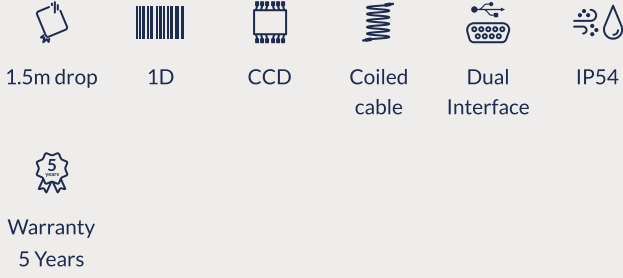

HR15 Wahoo Corded

El Tipi Barkod Okuyucular

Features

Data Acquisition.

The HR15 Wahoo Corded handheld scanner is the corded model of HR15 Wahoo series and comes with a coiled cable. It supports common 1D barcodes and PDF417 and MicroPDF417 stacked 2D barcodes.

Lightweight ergonomic design.

This corded handscanner lies comfortably in your hand and enables all day scanning comfort in scan-intensive situations. This helps reduce fatigue and protects the workforce productivity.

Interface.

The HR15 Wahoo Corded supports standard RS-232 and USB interfaces.

Durable Construction.

The HR15 Wahoo Corded was created to perform in harsh and demanding environments. With a sealing of IP54, this handheld scanner is protected against dust and moisture. With a drop resistance of 1.5m, it can withstand everyday drops and bumps.

Application scenarios.

With good performance, this rugged and compact scanner is suitable for applications in supermarkets, shopping malls, warehouse environment application and more.

5 Years Full
Warranty

TECHNICAL SPECIFICATIONS

HR15 Wahoo Corded

Veri Yakalama

1D	All major 1D symbologies, including Code 128, EAN-13, EAN-8, Code39, UPC-A, UPC-E, Codabar, Interleaved 2 of 5, ISBN, Code 93, UCC/EAN-128, GS1 Databar, PDF417 (max. 255 bytes), MicroPDF417 (max. 255 bytes).
Alan Derinliđi	31.5 mm - 465.6 mm
Yatay Görüş Alanı	42°
Aydınlatma	Kırmızı LED (620 nm)
Görüntü Sensörü	2500 CCD
Minimum Baskı Kontrastı	25%